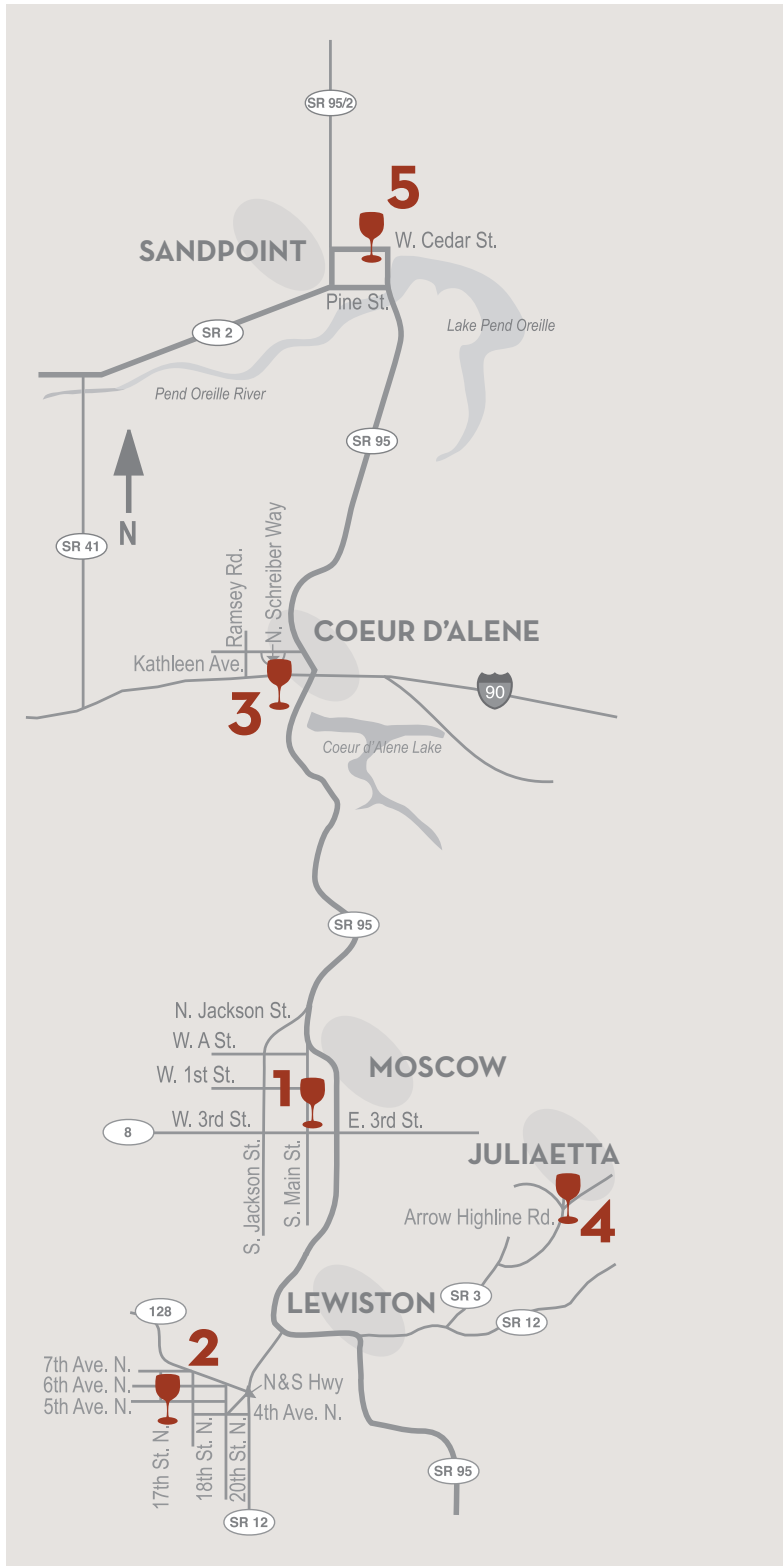

Idaho Wine Country NORTHERN REGION

IDAHO WINE
COMMISSION

WINERIES & VINEYARDS

- 1 - Camas Prairie Winery
- 2 - Clearwater Canyon Cellars
- 3 - Coeur d'Alene Cellars
- 4 - Colter's Creek Winery
- 5 - Pend d'Oreille Winery