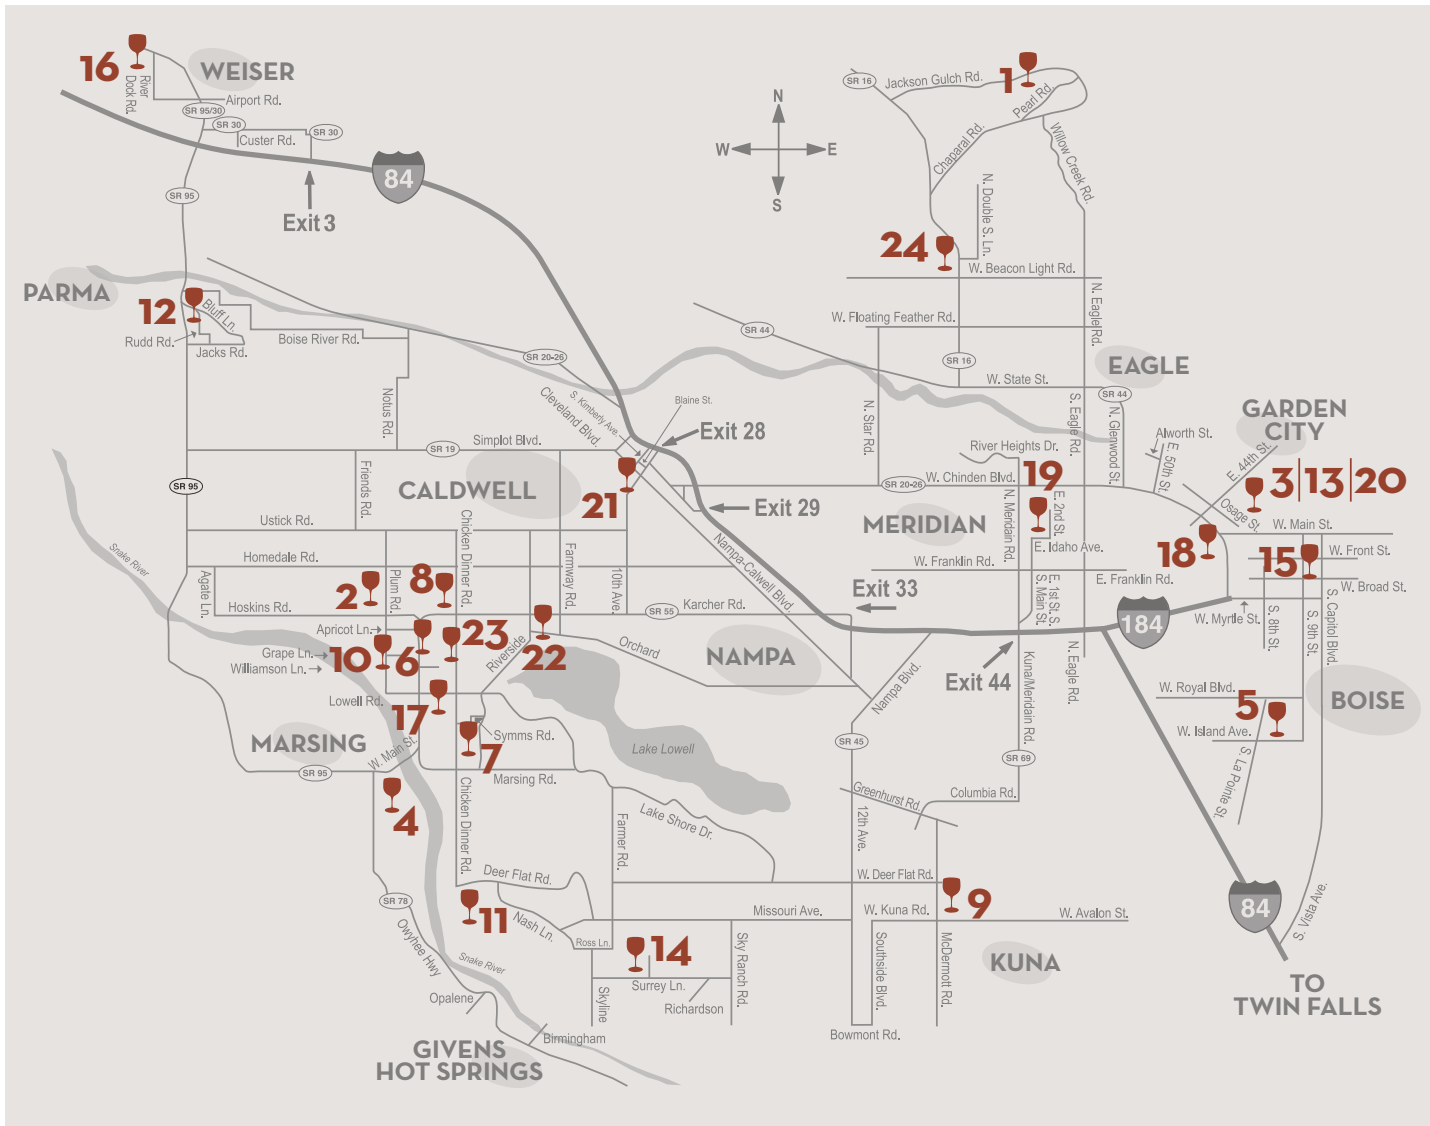

# Idaho Wine Country SOUTHWEST REGION

IDAHO WINE  
COMMISSION

## WINERIES & VINEYARDS

- 1 - 3 Horse Ranch Vineyards
- 2 - Bitner Vineyards
- 3 - Cinder
- 4 - Davis Creek Cellars
- 5 - Fraser Vineyard
- 6 - Fujishin Family Cellars
- 7 - Hells Canyon Winery
- 8 - Huston Vineyards
- 9 - Indian Creek Winery
- 10 - Koenig Vineyards
- 11 - Miceli Vineyards and Winery
- 12 - Parma Ridge Vineyards
- 13 - Périple Wines
- 14 - Sawtooth Winery
- 15 - Snake River Winery
- 16 - St. Rule Winery
- 17 - Ste. Chapelle Winery
- 18 - Syringa Winery
- 19 - Terra Nativa Vineyards
- 20 - Telya Wine Company
- 21 - Vale Wine Company
- 22 - Weston Winery
- 23 - Williamson Orchards & Vineyards
- 24 - Woodriver Cellars