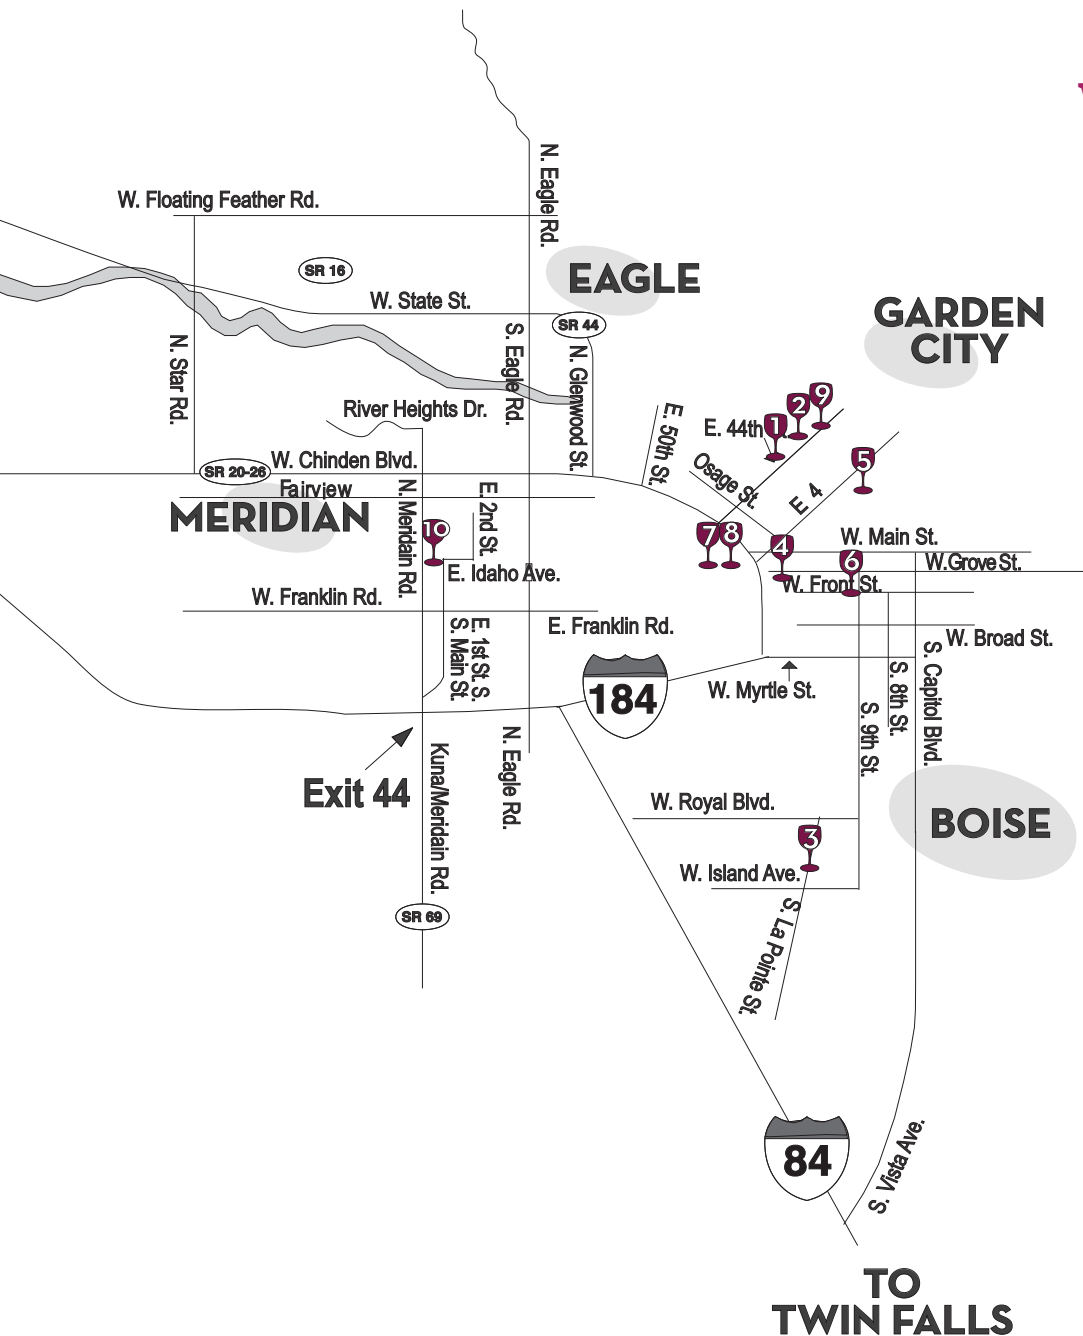

Idaho Wine Country

Southwest Urban Wine District

Wineries & Vineyards

- 1- Cinder Wines
- 2- Coiled Wines
- 3- Fraser Vineyard
- 4- Mouvance Winery
- 5- Potter Wines
- 6- Snake River Winery
- 7- Split Rail Winery
- 8- Syringa Winery
- 9- Telaya Wine Co.
- 10- Terra Nativa Vineyards

IDAHO WINE
COMMISSION

*map not to scale
www.idahowines.org

9/2014